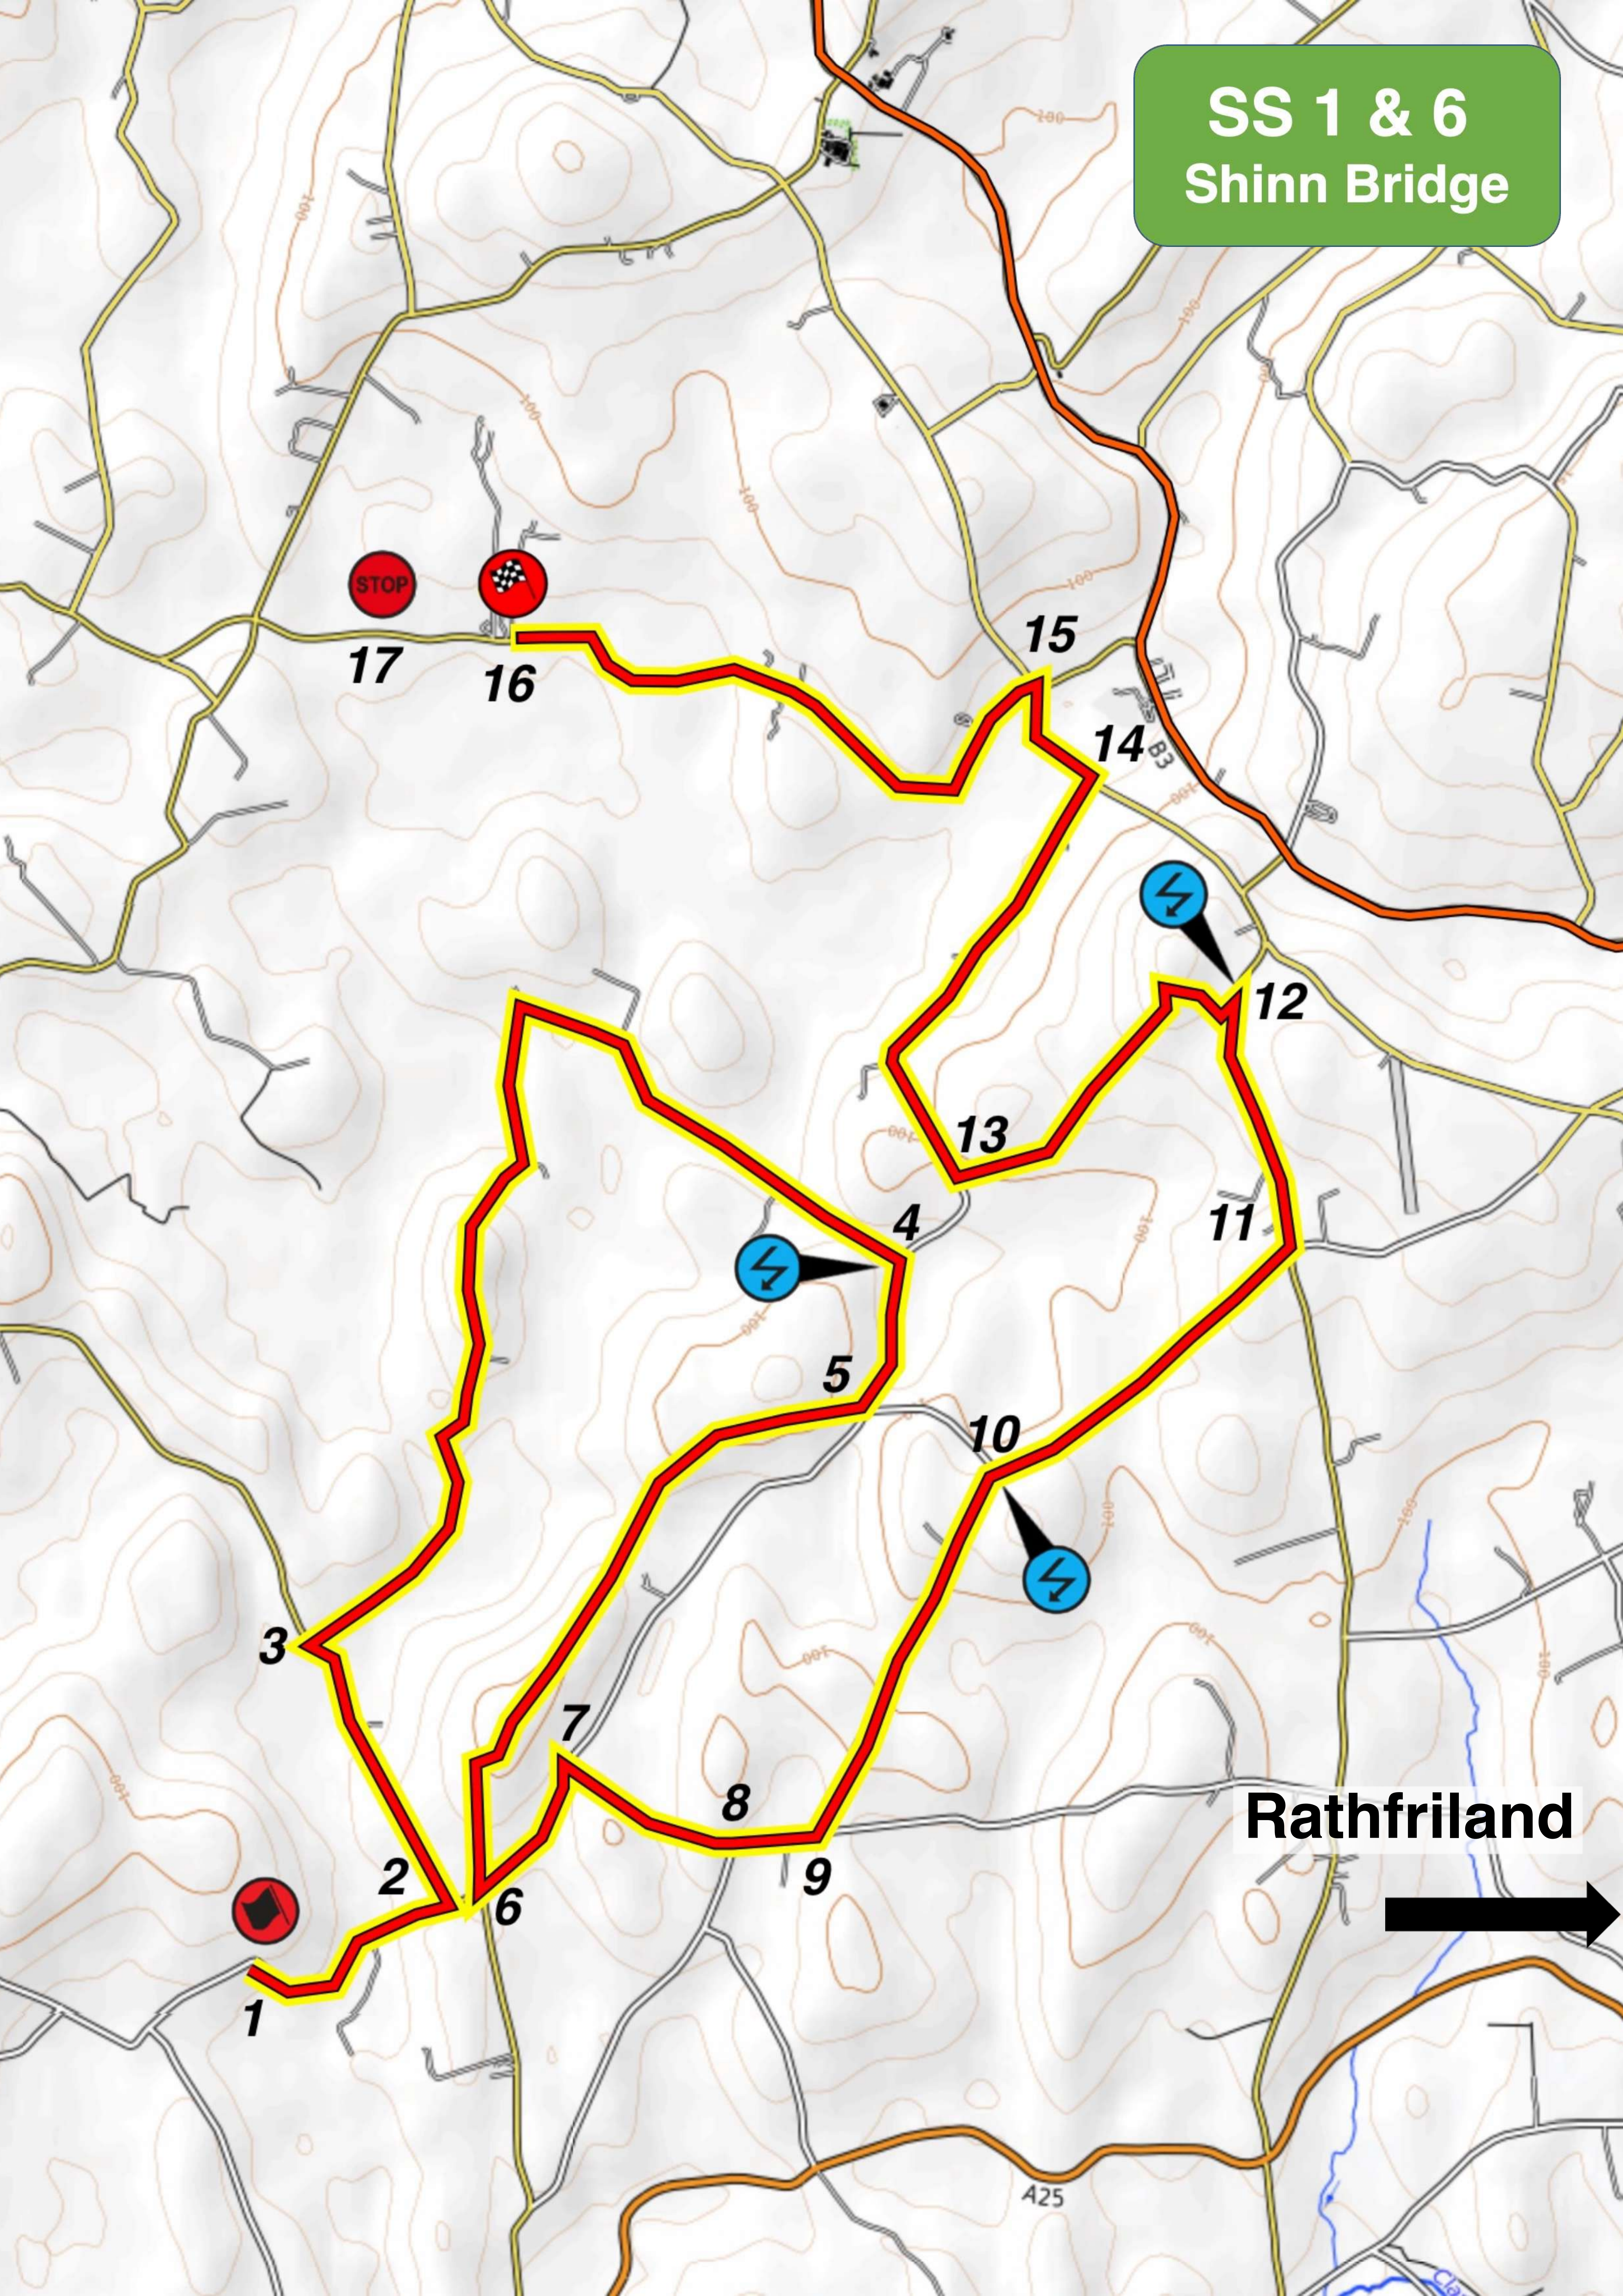

Lechan More

Slieve Gullion

Camlough Mountain

Fathom Mountain

Meigh

Loughduff Lower Mountain

Loughduff Upper Mountain

Miltons Bawn

Scarva

Lawrencetown

Lenaderg

Camero

A27

A1

A28

A27

A1

A2

SS 1 & 6
Shinn Bridge

Rathfriland

SS 2 & 7
Banbridge
North

SS 3 & 8

Kilrea Hill

Poyntzpass

SS 4 & 9
Tyrone's Ditches

Scarva

SS 5 & 10
Babylon Hill

Modern Tyres
Carnbane Gardens
BT34 1QG

Service In

Service

Service Out

Refuel In/Out