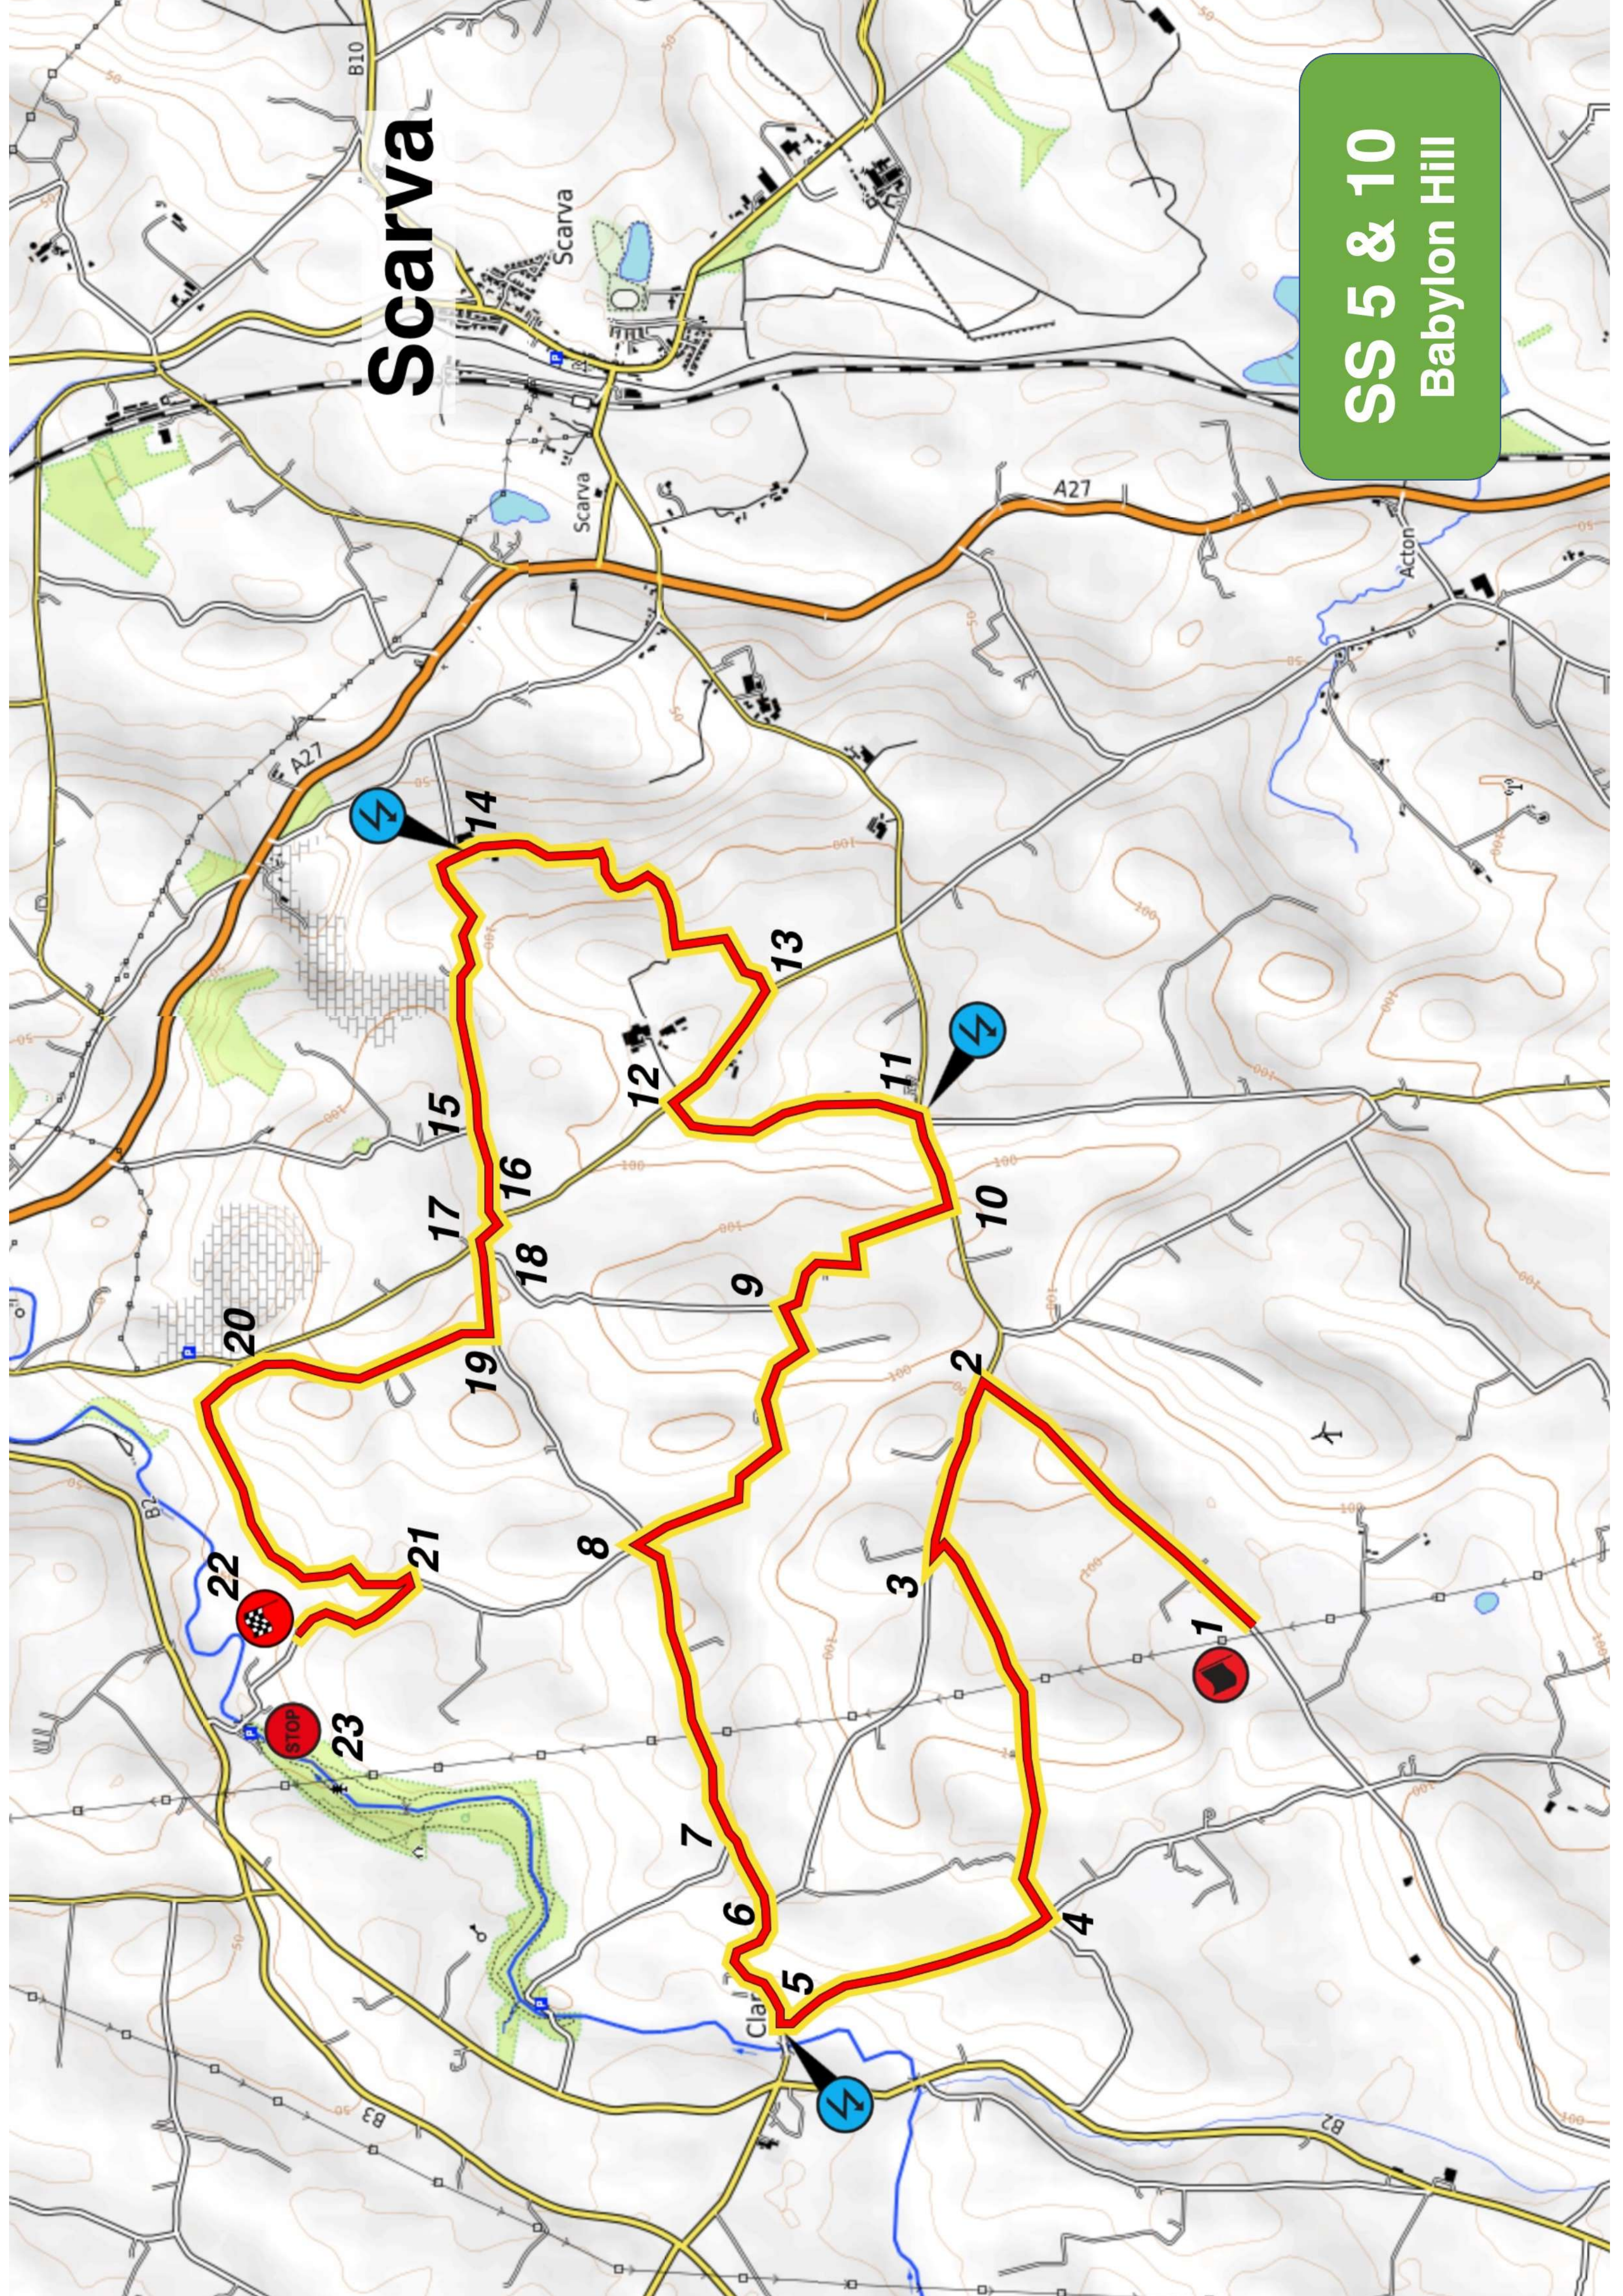

Scarva

SS 5 & 10
Babylon Hill