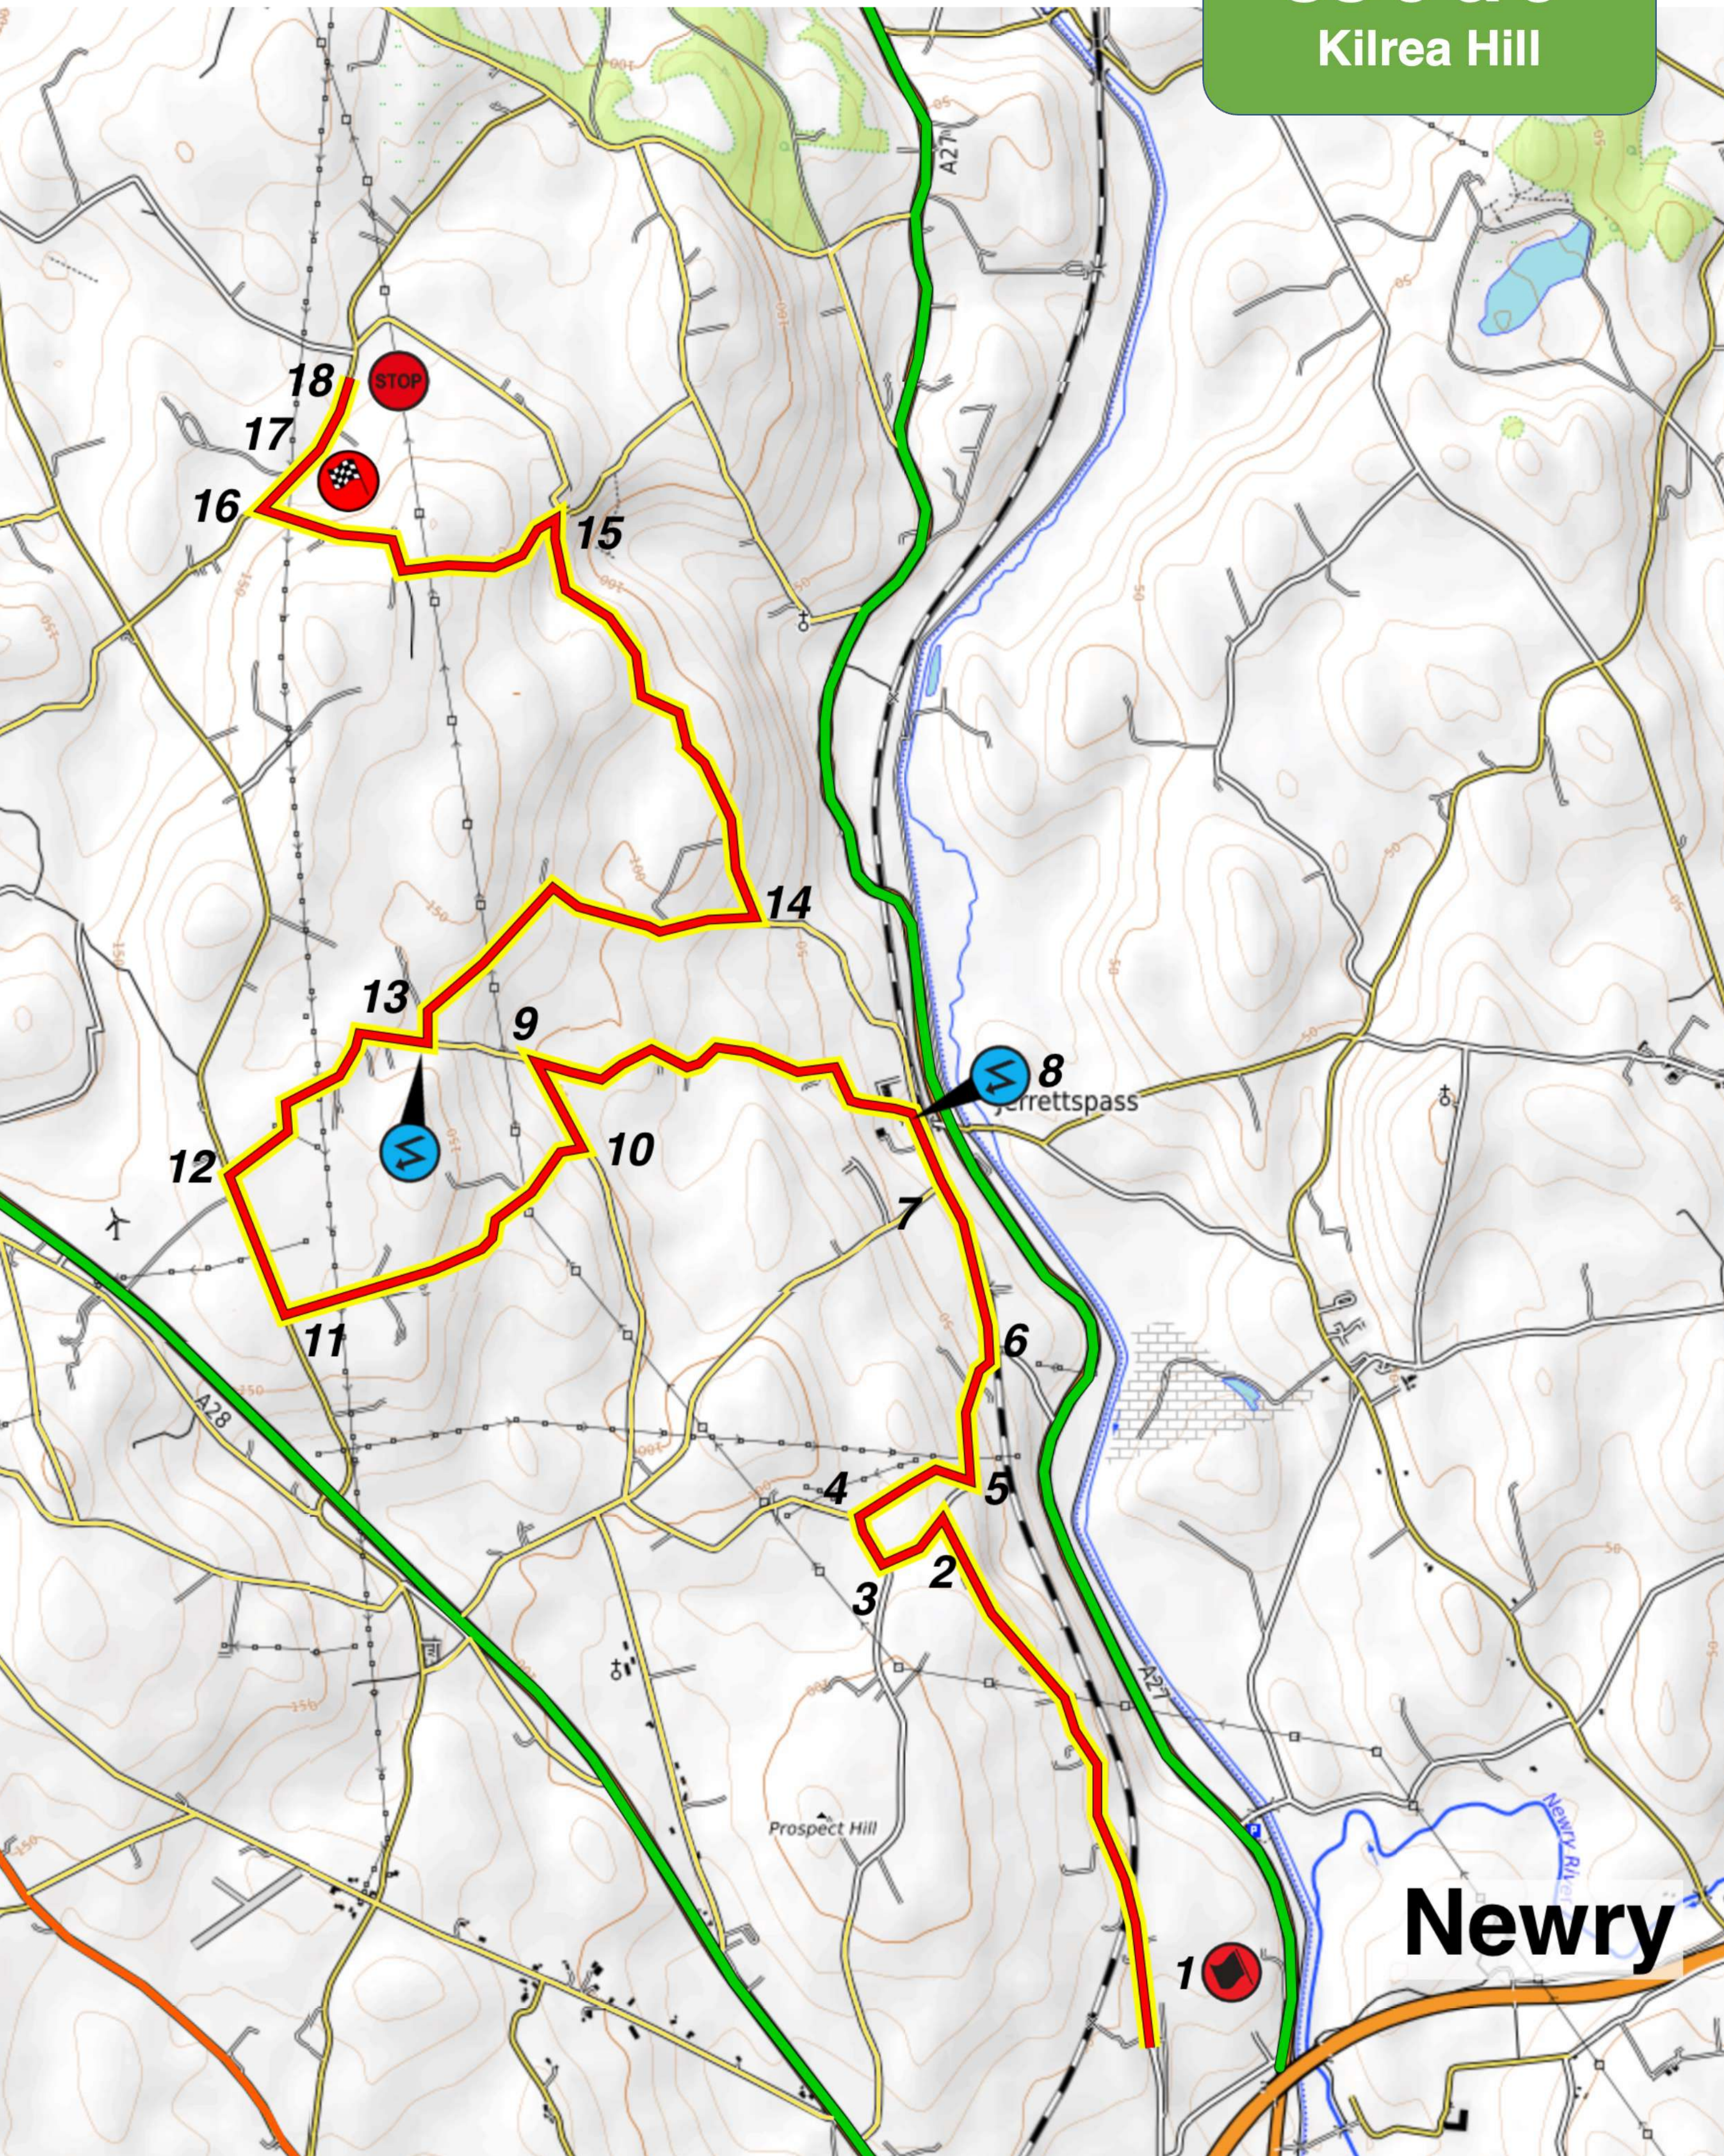

Lechan More

Slieve Gullion

Camlough Mountain

Fathom Mountain

Meigh

Loughduff Lower Mountain

Loughduff Upper Mountain

Miltons Bawn

Scarva

Lawrencetown

Lenaderg

Camero

A27

A1

A28

A27

A1

A2

SS 1 & 6
Shinn Bridge

Rathfriland

SS 2 & 7
Banbridge
North

SS 3 & 8

Kilrea Hill

Poyntzpass

SS 4 & 9
Tyrone's Ditches

Scarva

SS 5 & 10
Babylon Hill

Modern Tyres
Carnbane Gardens
BT34 1QG

Service In

Service

Service Out

Refuel In/Out