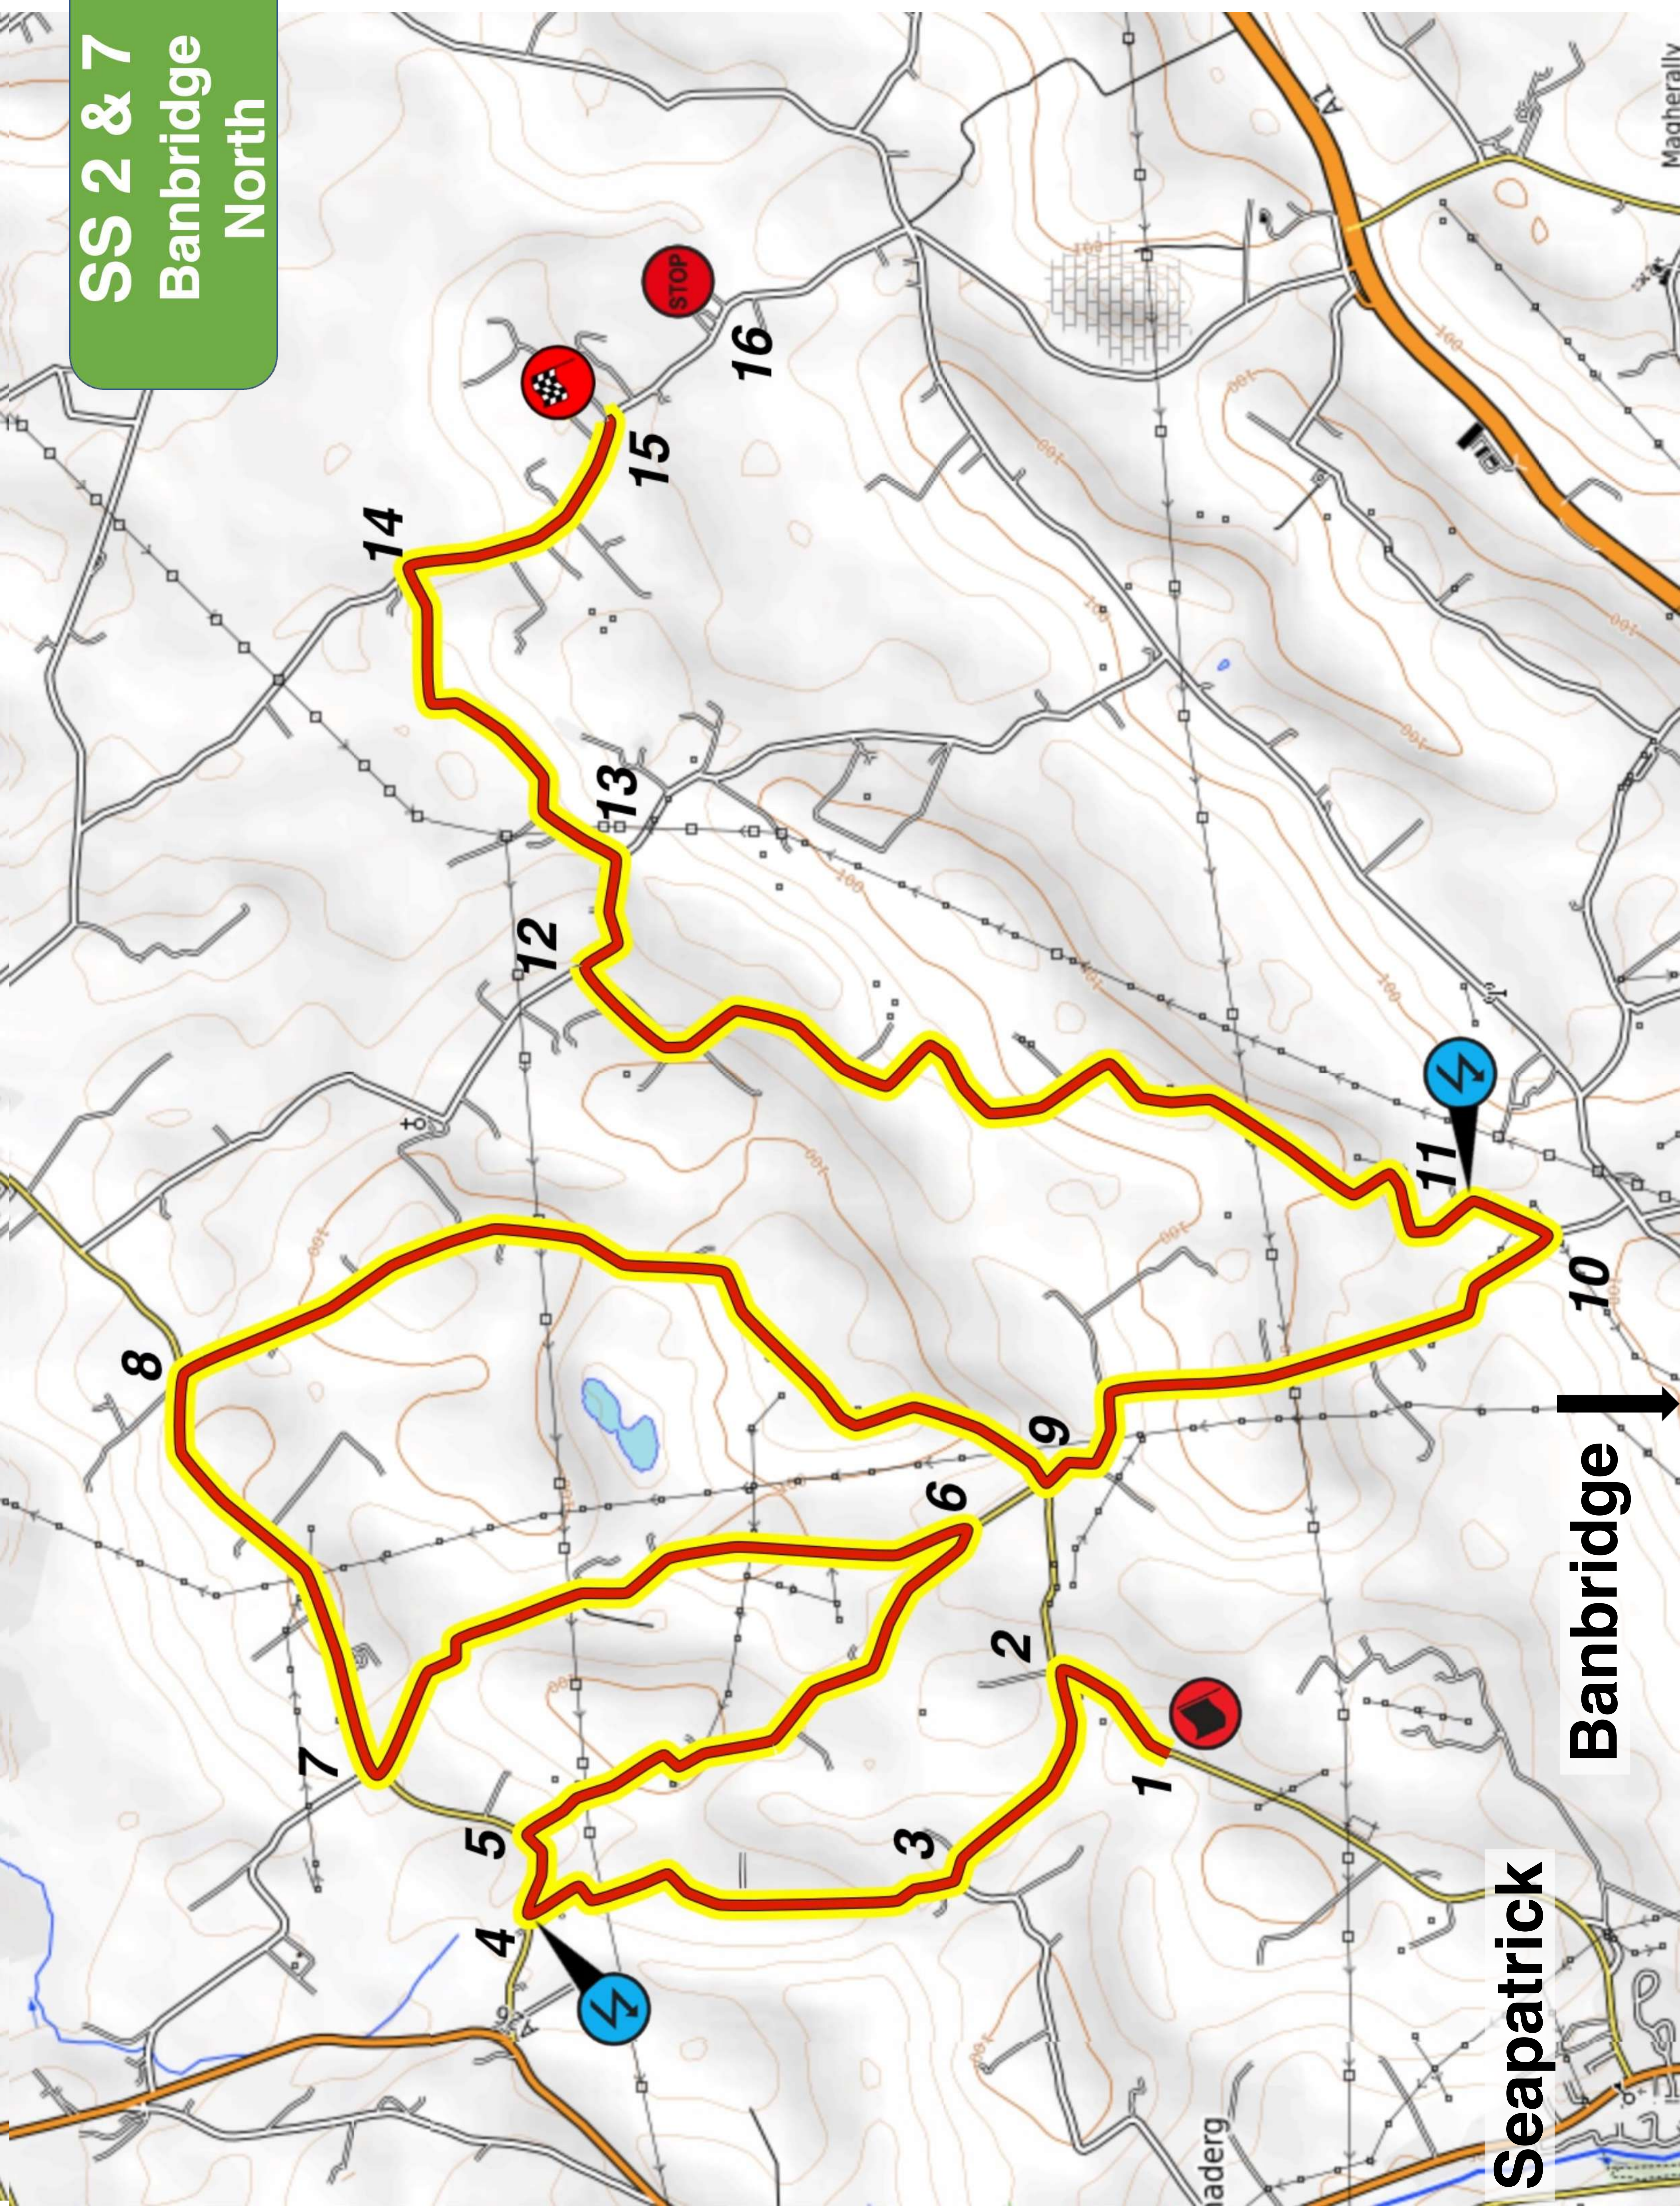

Lechan More

Slieve Gullion

Camlough Mountain

Fathom Mountain

Meigh

Loughduff Lower Mountain

Loughduff Upper Mountain

Miltons Bawn

Scarva

Lawrencetown

Lenaderg

Camero

A27

A1

A28

A27

A1

A2

SS 1 & 6
Shinn Bridge

Rathfriland

SS 2 & 7
Banbridge
North

SS 3 & 8

Kilrea Hill

Poyntzpass

SS 4 & 9
Tyrone's Ditches

Scarva

SS 5 & 10
Babylon Hill

Modern Tyres
Carnbane Gardens
BT34 1QG

Service In

Service

Service Out

Refuel In/Out