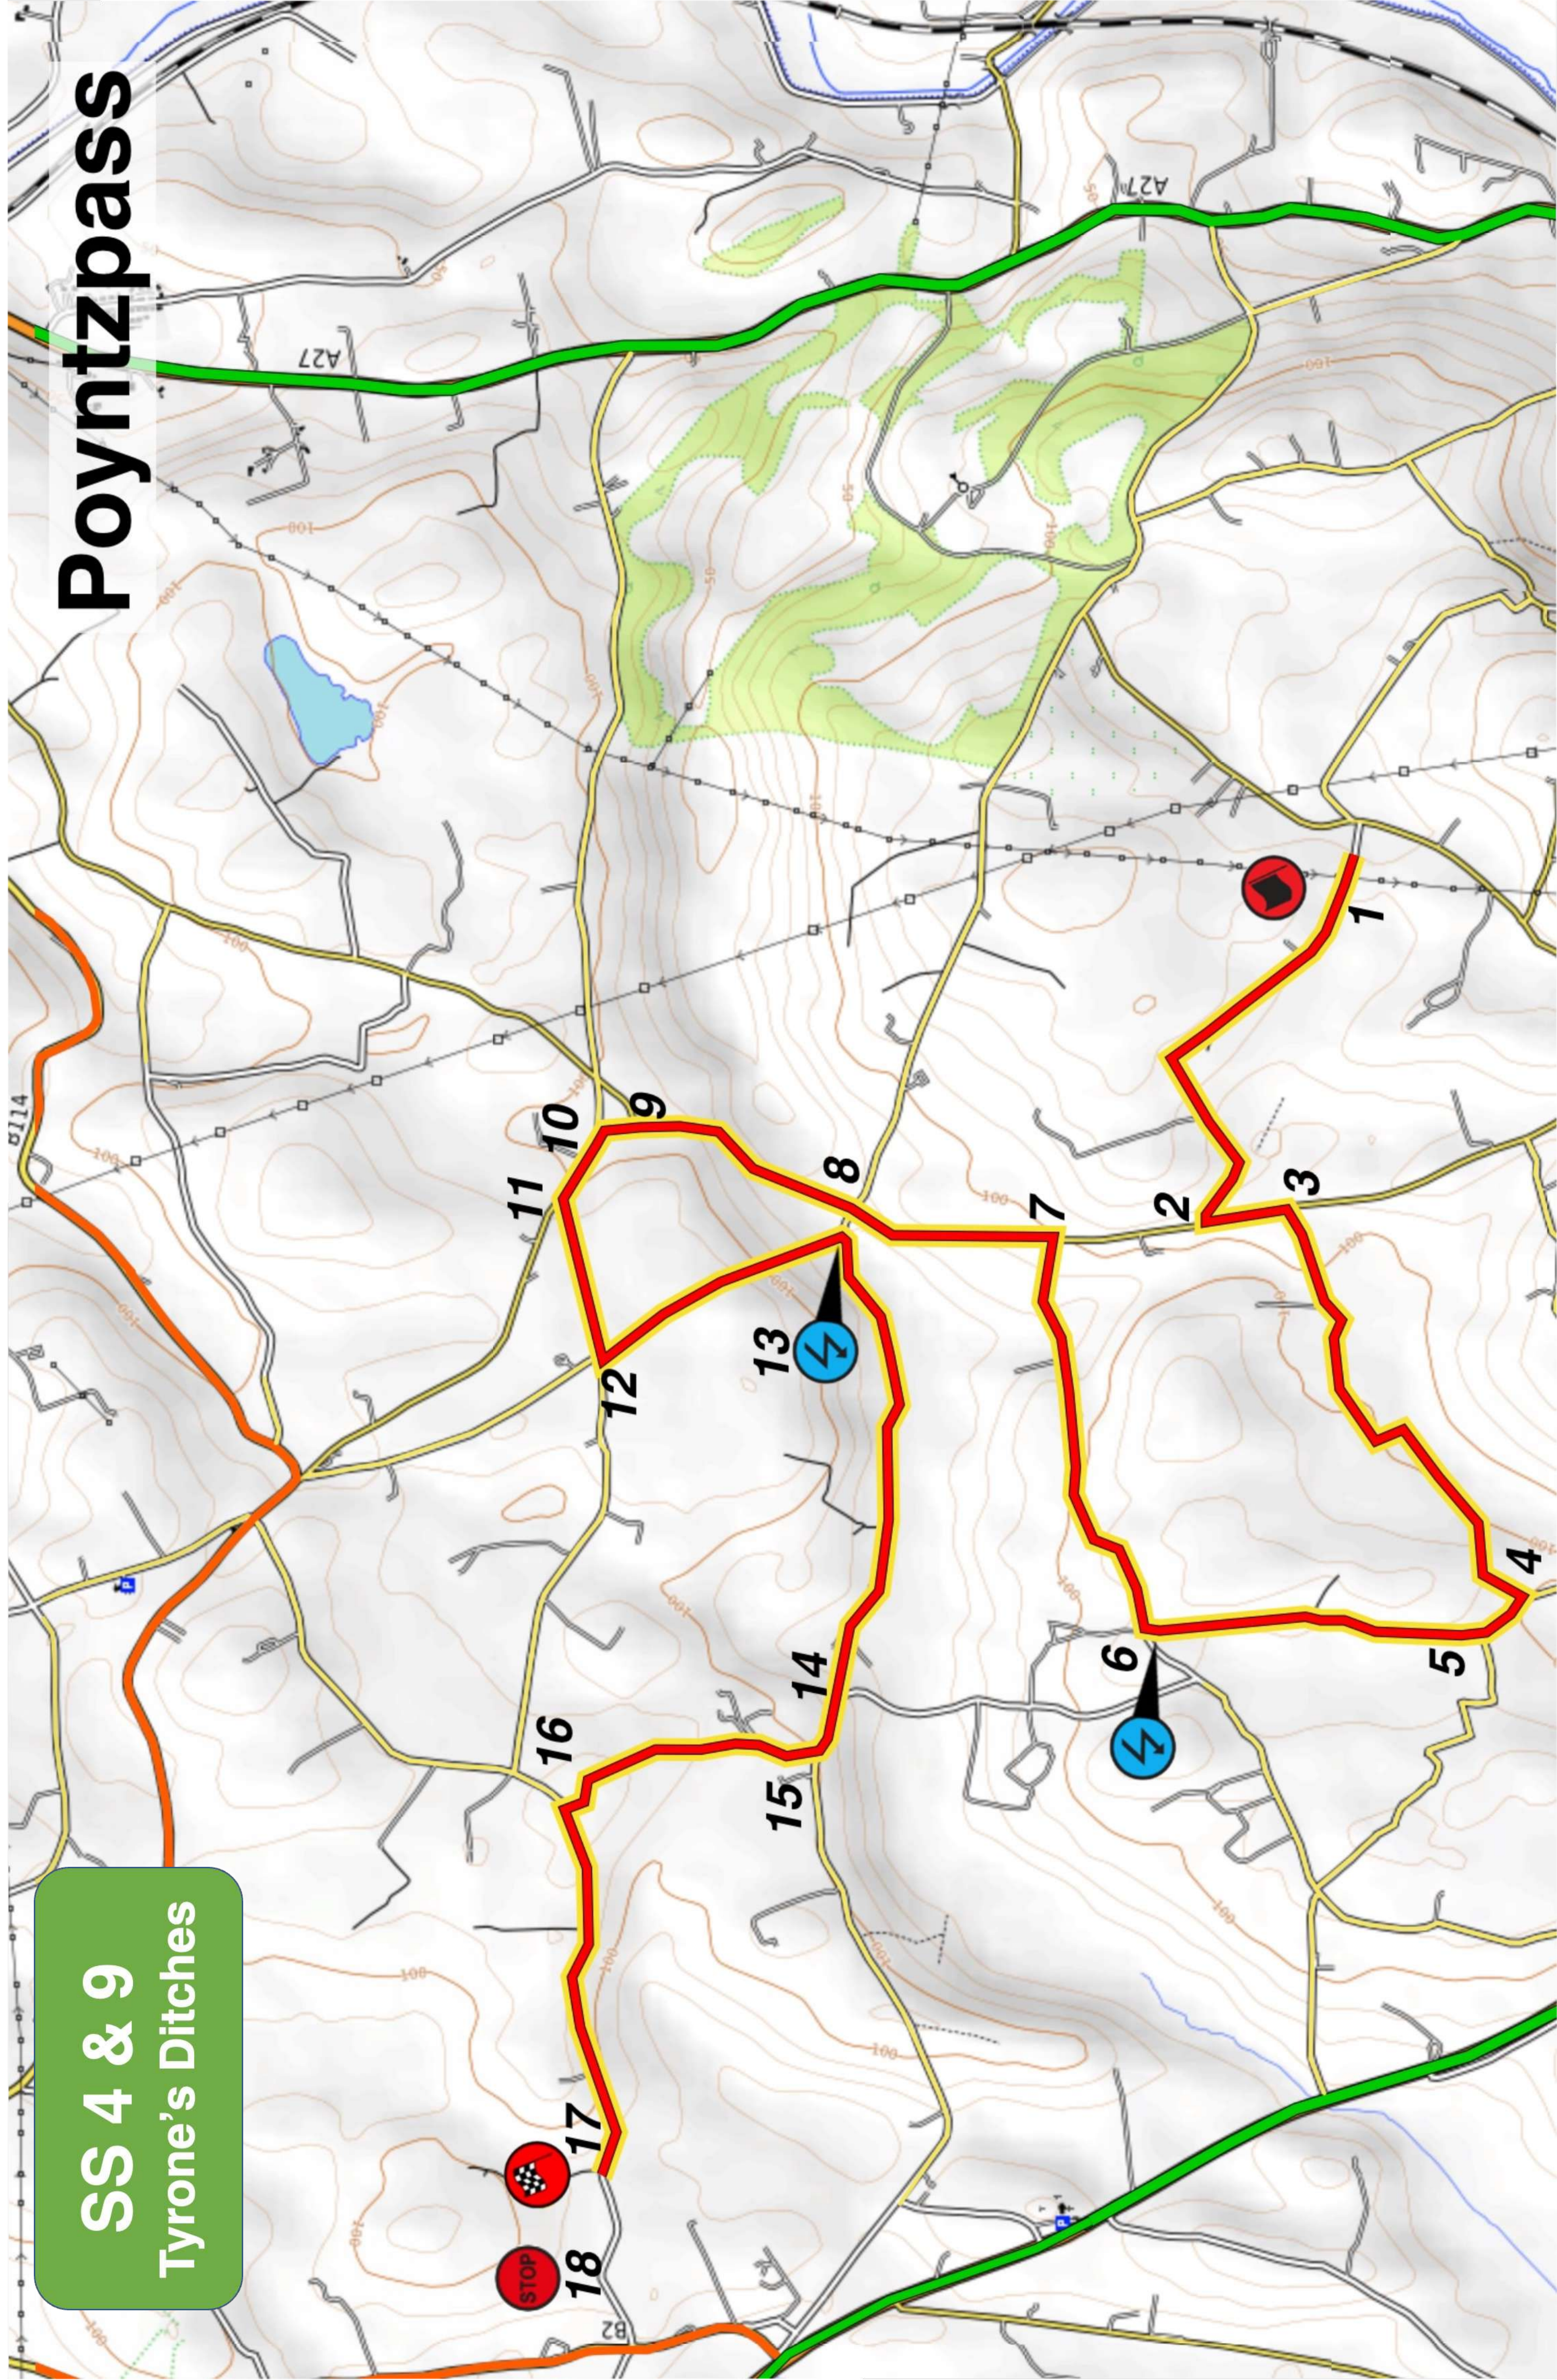

Poyntzpass

SS 4 & 9
Tyrone's Ditches